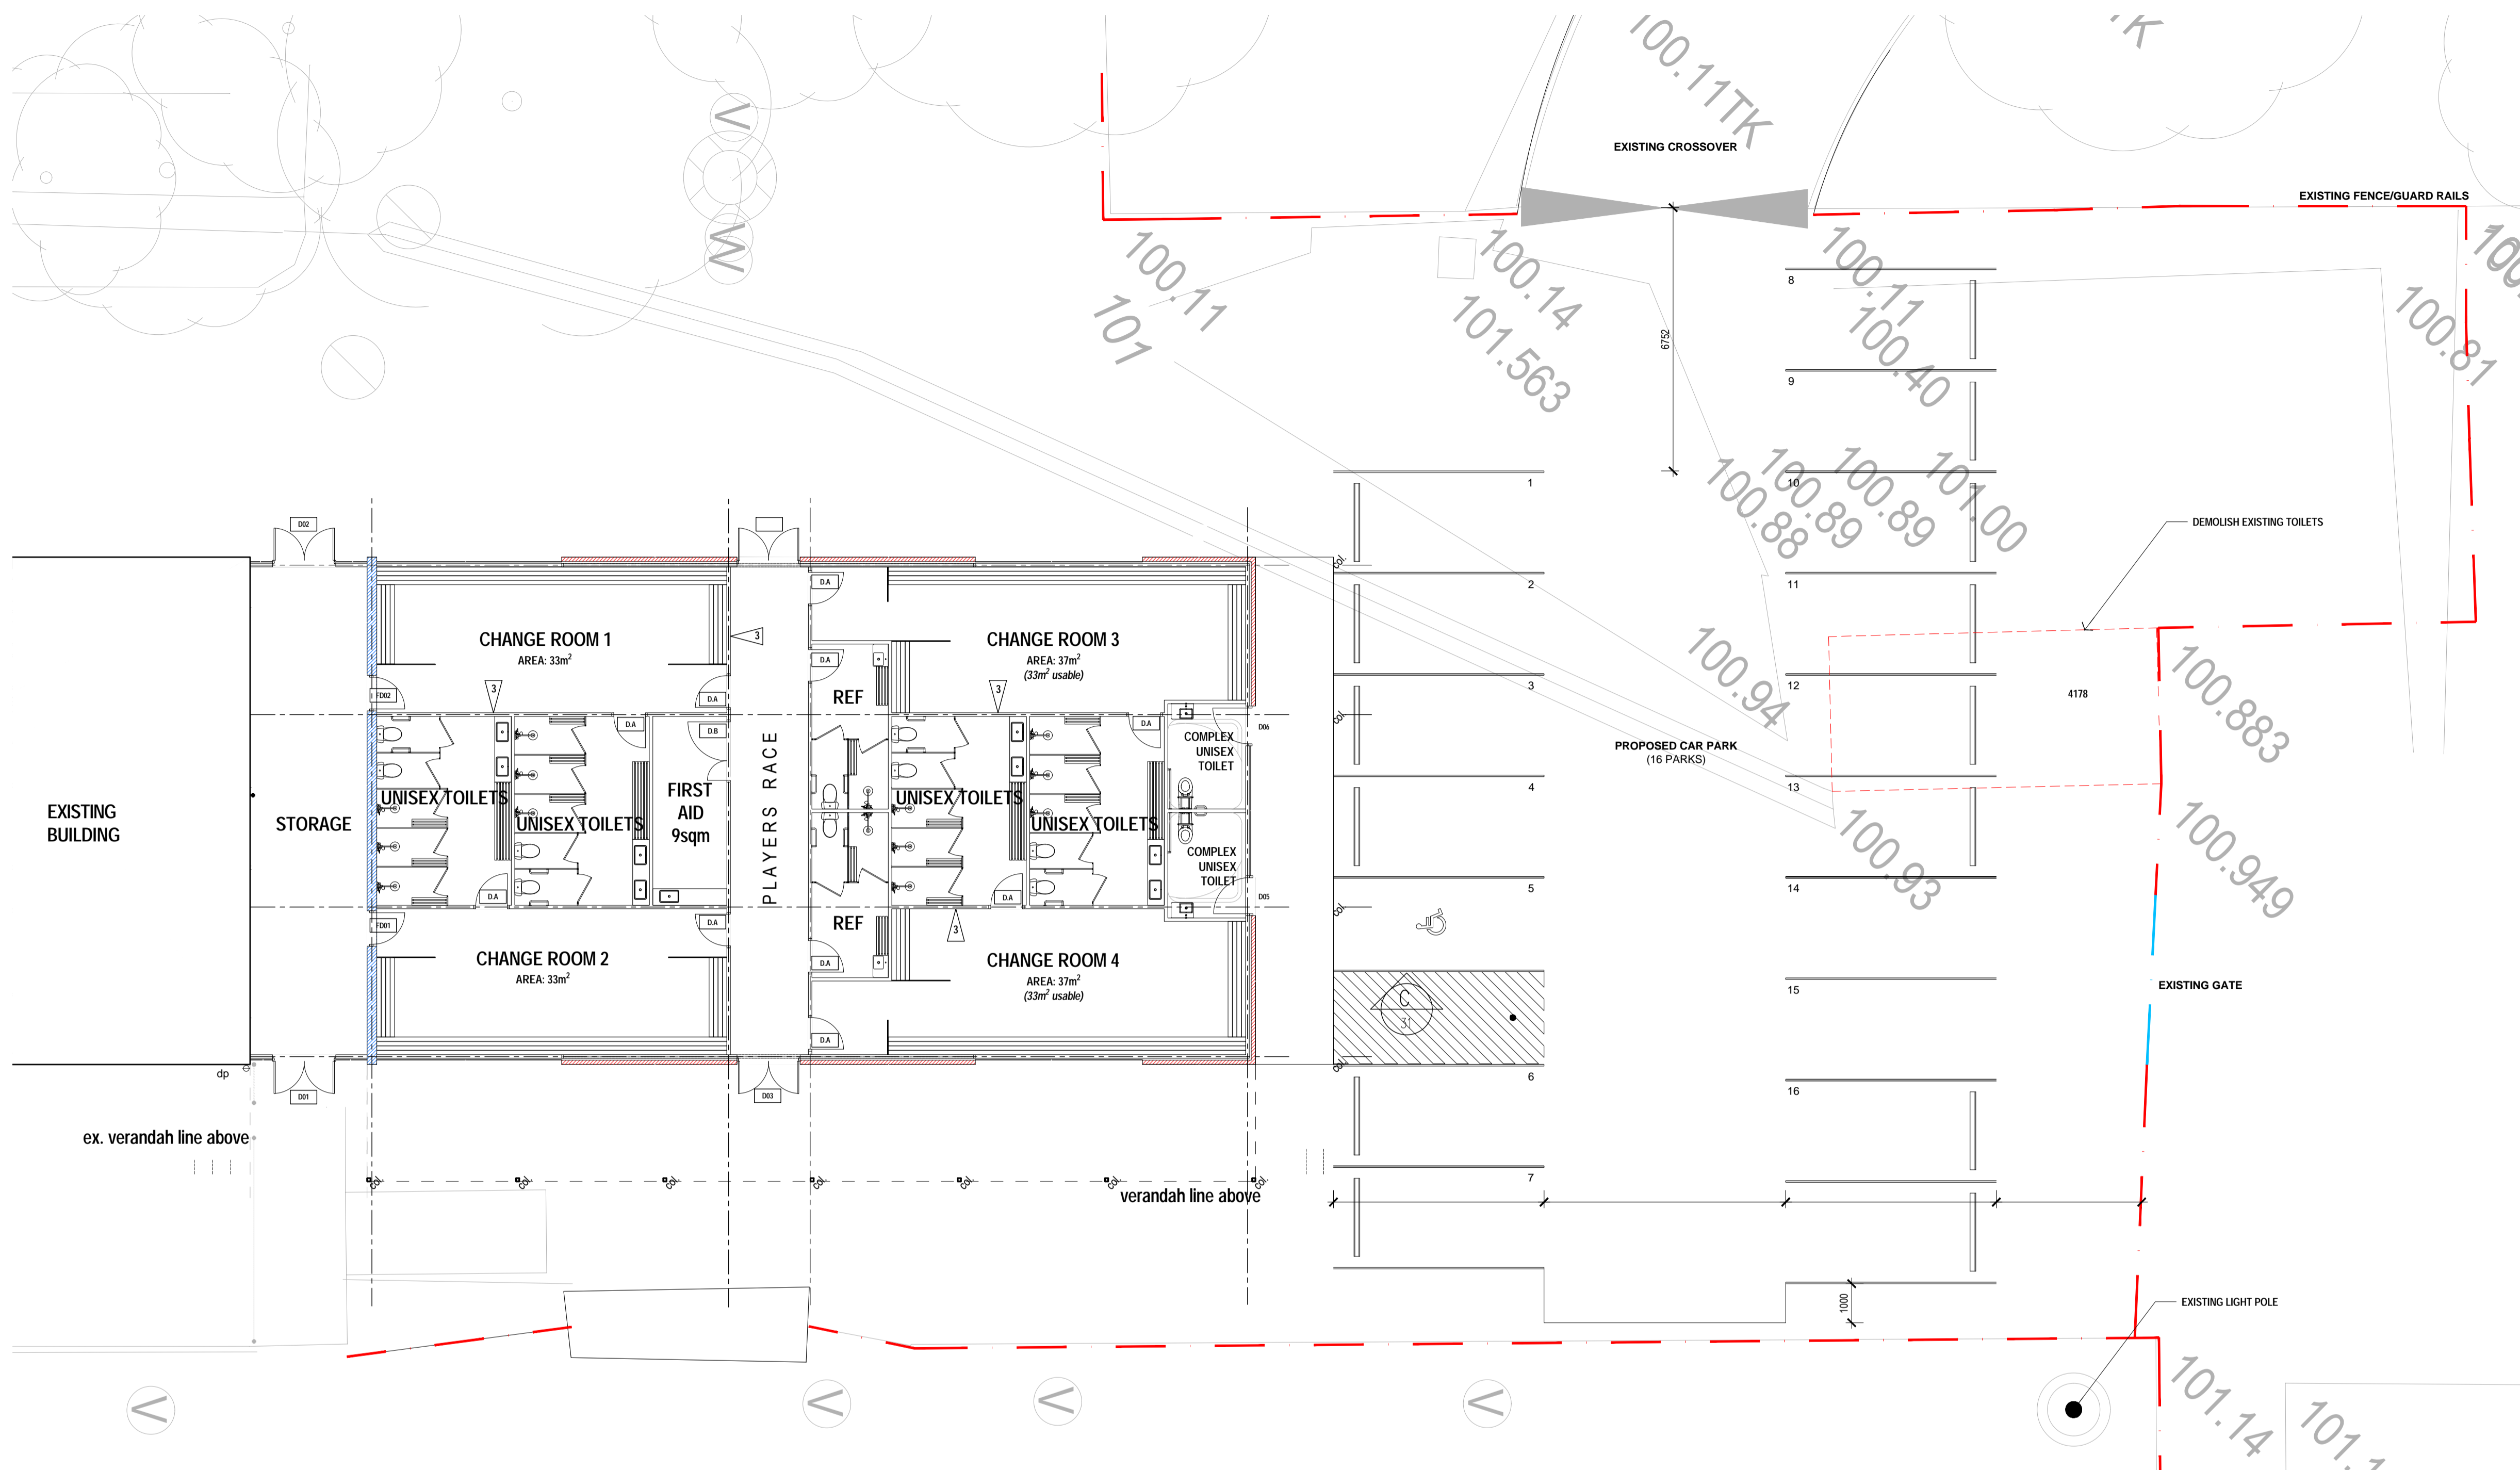

CONCEPT IMAGES

SCALE PROJECT NO. 202100078
 DWG NO. WD01 A 1
 REV NO. 1 1/16

PROPOSED GROUND SITE PLAN
1:100

ON Architecture Pty Ltd abn 71 627 522 043
242 ANGAS ST, ADELAIDE SA 5000
Ting Chen
1402 225 809
1.on@onarchitect.com.au

WILFRED TAYLOR RESERVE,
MORPHETT VALE SA 5162

EXISTING/DEMOLITION PLAN &
PROPOSED FLOOR PLAN

SCALE 1:100 PROJECT NO. 202100078
DWG NO. WD11
REV NO. -