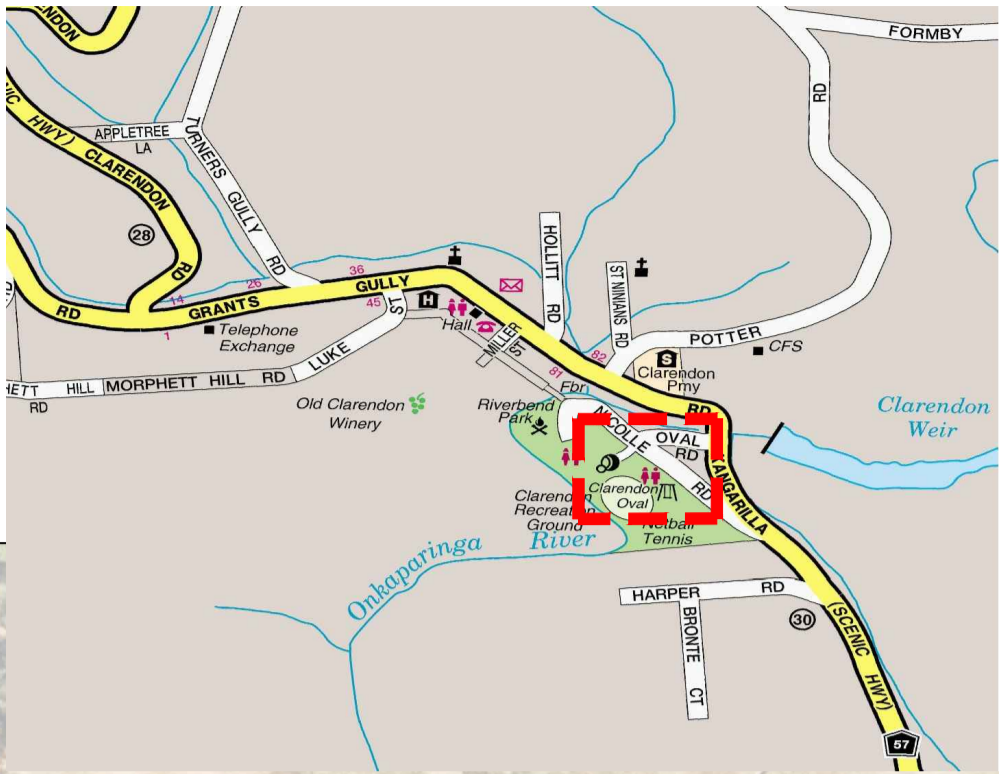

Nicolle Road, Clarendon

Clarendon Recreation Ground - Concept Plan

LOCATION PLAN

Nicolle Road, Clarendon

Clarendon Recreation Ground - Concept Plan

LEGEND

GENERAL

- EXISTING TREE
- NEW TREE
- PROPOSED PLANTED GARDEN BED
- PROPOSED ROCK RETAINING WALL
- PROPOSED CONCRETE RETAINING WALL WITH BARRIER
- PROPOSED LIGHT & POLE
- PROPOSED 3.0m HIGH CHAINMESH FENCE
- PROPOSED LAWN AREA
- DRY CREEK BED
- PROPOSED MULCH GARDEN BED
- SANDSTONE BOULDERS

Nicolle Road, Clarendon

Clarendon Recreation Ground - Concept Plan

Nicolle Road, Clarendon

Clarendon Recreation Ground - Concept Plan