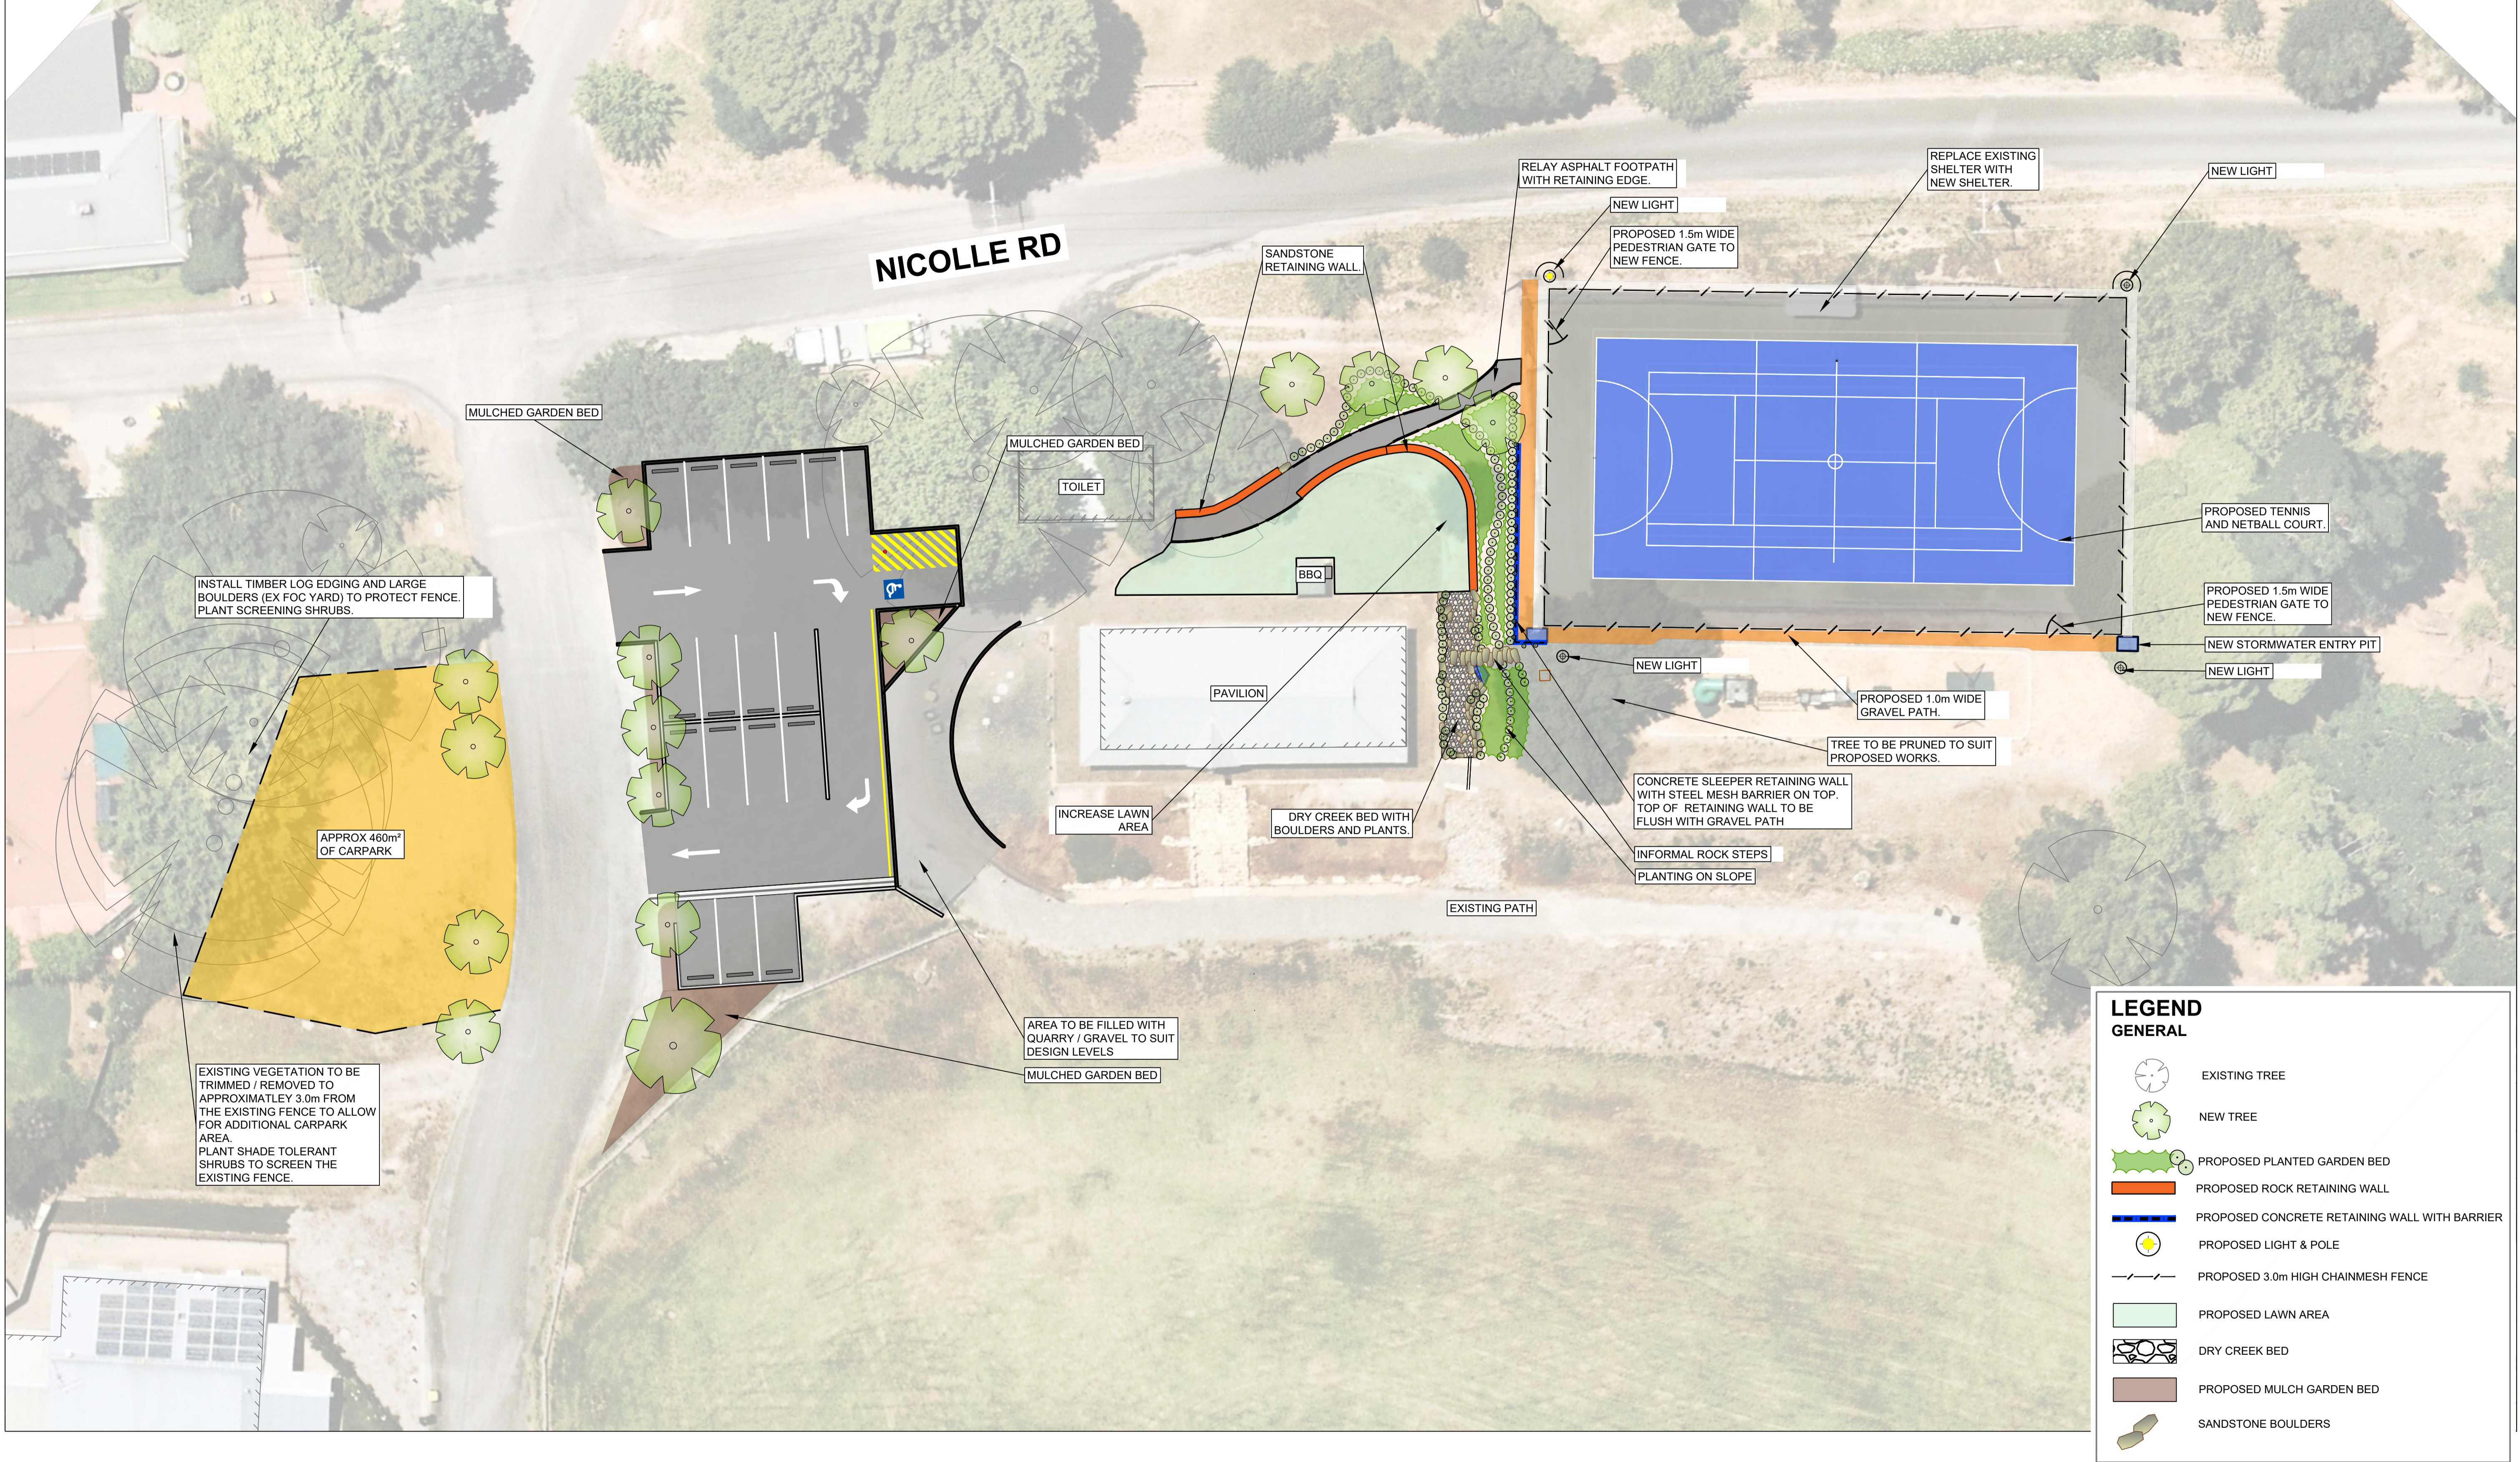

Nicolle Road, Clarendon

Clarendon Recreation Ground - Concept Plan

LOCATION PLAN

Nicolle Road, Clarendon

Clarendon Recreation Ground - Concept Plan

LEGEND

GENERAL

- EXISTING TREE
- NEW TREE
- PROPOSED PLANTED GARDEN BED
- PROPOSED ROCK RETAINING WALL
- PROPOSED CONCRETE RETAINING WALL WITH BARRIER
- PROPOSED LIGHT & POLE
- PROPOSED 3.0m HIGH CHAINMESH FENCE
- PROPOSED LAWN AREA
- DRY CREEK BED
- PROPOSED MULCH GARDEN BED
- SANDSTONE BOULDERS

Nicolle Road, Clarendon

Clarendon Recreation Ground - Concept Plan

Nicolle Road, Clarendon

Clarendon Recreation Ground - Concept Plan